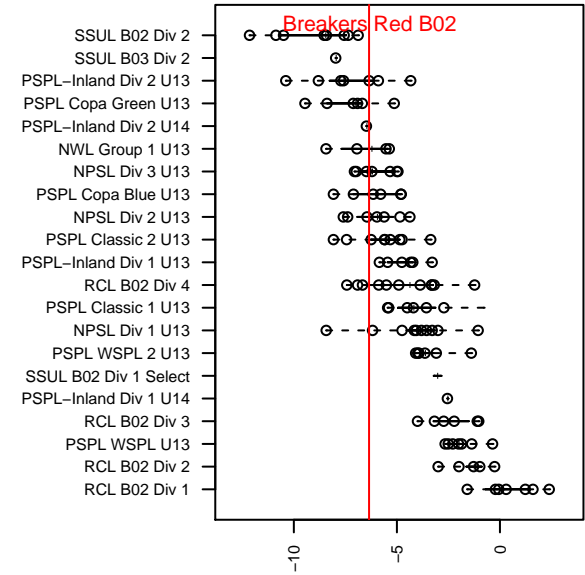

**attack and defense rating
relative to others at age
and all opponents in last 13 months**