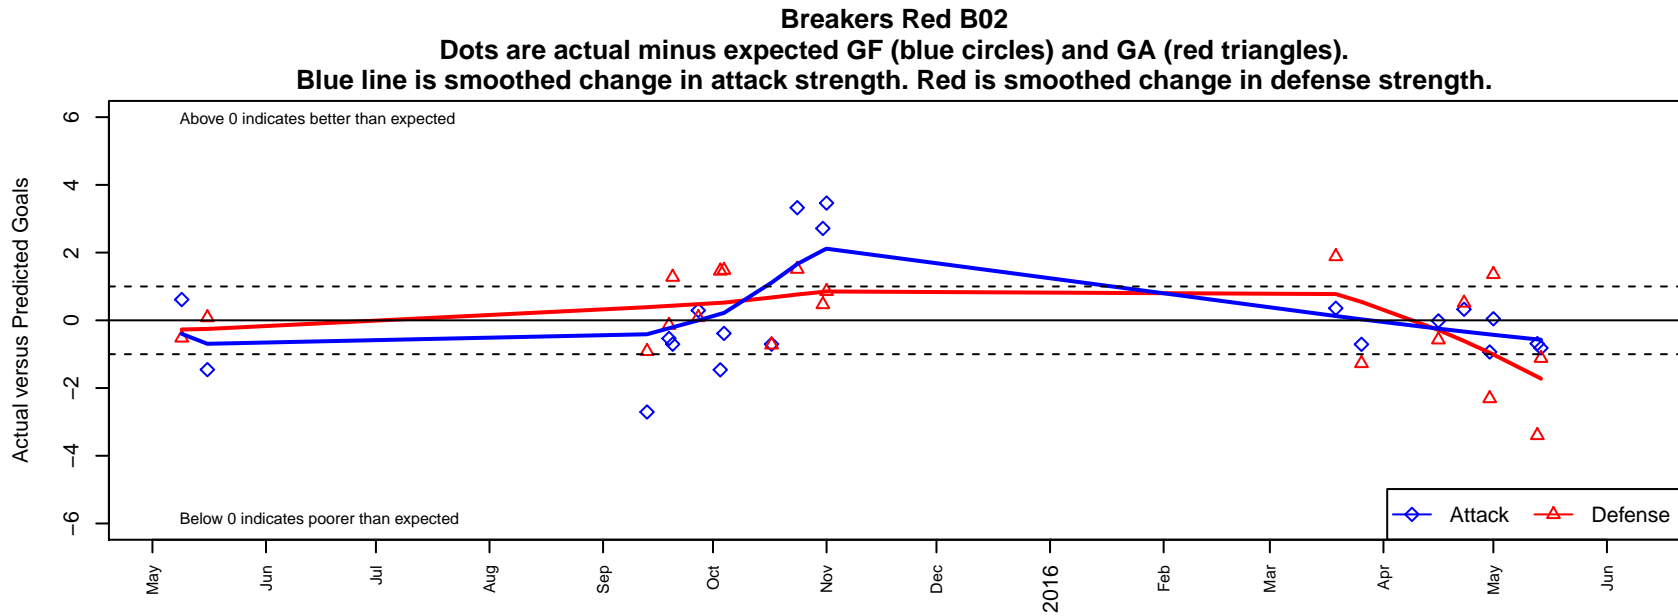

**attack and defense variance (black dot)
relative to other teams
and top 10 in region**

**attack and defense rating
relative to others at age
and all opponents in last 13 months**

Breakers Red B02

Breakers SC
Spokane, WA
B02 total strength=614
attack=0.73 defense=0.38
fall league = PSPL–Inland Div 2 U13
spr league = Spr PSPL–Inland Div 1 U13
notes= Simpson 2014; Bischoff 2015

alt names used:
IEYSA Breakers B02 Red–Bischoff
IEYSA Breakers B02 Red–Bischoff

Venues played:
2014 Spr PSPL–Inland Div 2 U12
2015 PSPL–Inland Div 2 U13
2015 Spr PSPL–Inland Div 1 U13